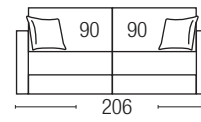

## BED BASE - bed version

*The net is knitted electrowelded with spring mattress height 15 cm.*

**DIVANO / SOFA\***

materasso / mattress  
70x200 h15 cm

materasso / mattress  
100x200 h15 cm

materasso / mattress  
120x200 h15 cm

materasso / mattress  
140x200 h15 cm

materasso / mattress  
160x200 h15 cm

**TERMINALE / ARMREST UNIT\***

materasso / mattress  
70x200 h15 cm

materasso / mattress  
100x200 h15 cm

materasso / mattress  
120x200 h15 cm