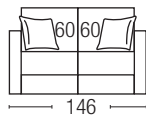

## BED BASE - bed version

*The net is knitted electrowelded with spring mattress height 15 cm.*

**DIVANO / SOFA\***

materasso / mattress  
70x200 h15 cm

materasso / mattress  
100x200 h15 cm

materasso / mattress  
120x200 h15 cm

materasso / mattress  
140x200 h15 cm

materasso / mattress  
160x200 h15 cm

**TERMINALE / ARMREST UNIT\***

materasso / mattress  
70x200 h15 cm

materasso / mattress  
100x200 h15 cm

materasso / mattress  
120x200 h15 cm