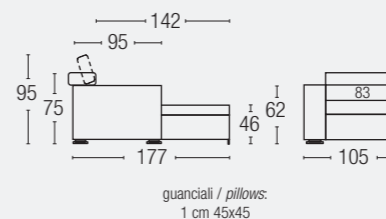

CHAISE LONGUE