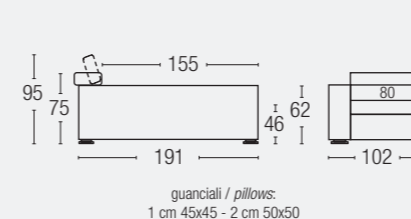

PANCA / BENCH