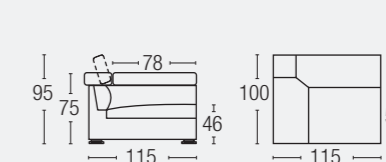

ANGOLO / CORNER