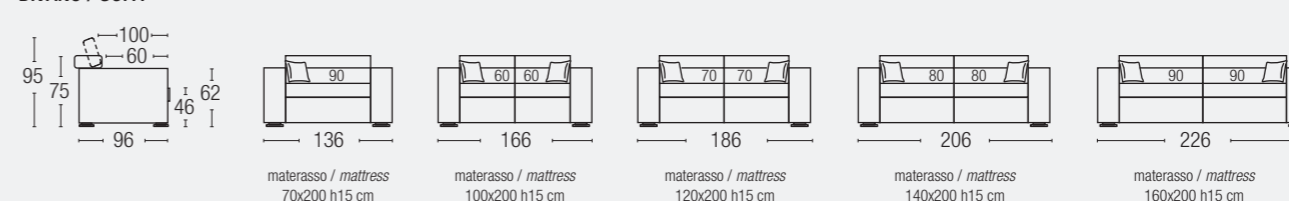

DIVANO / SOFA