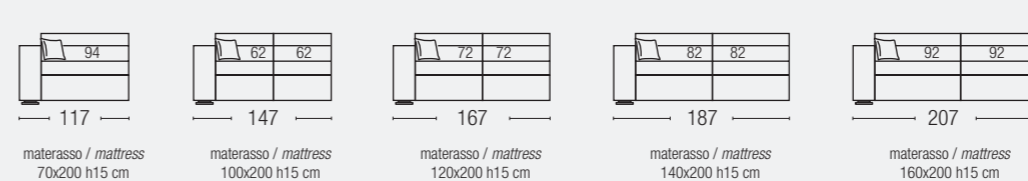

TERMINALE / ARMREST UNIT