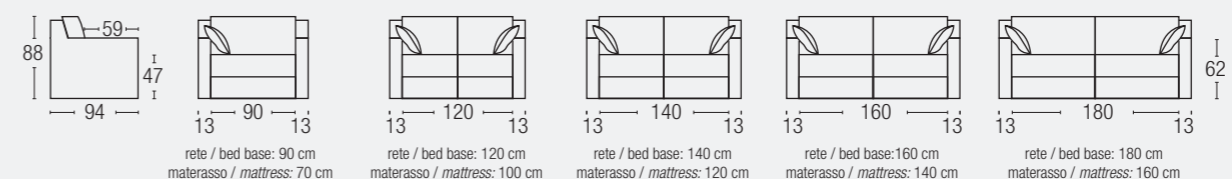

PILLOW

100% natural dust-free, washed and sterilized down pillows. Pillow size 55 X 55 cm.

BED BASE AND MATTRESS – bed version

Electrowelded wire mesh bed base with a 15 cm spring mattress.

DIVANO / SOFA

CHAISE LONGUE