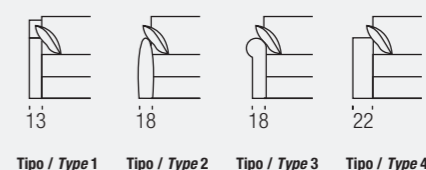

BRACCIOLI / ARMRESTS