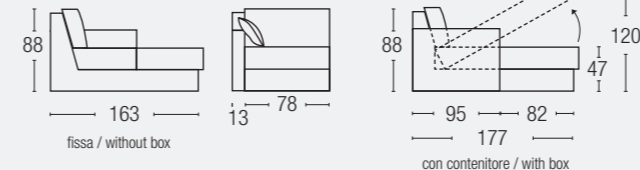

PILLOW

100% natural dust-free, washed and sterilized down pillows. Pillow size 55 X 55 cm.

BED BASE AND MATTRESS – bed version

Electrowelded wire mesh bed base with a 15 cm spring mattress.

DIVANO / SOFA

CHAISE LONGUE