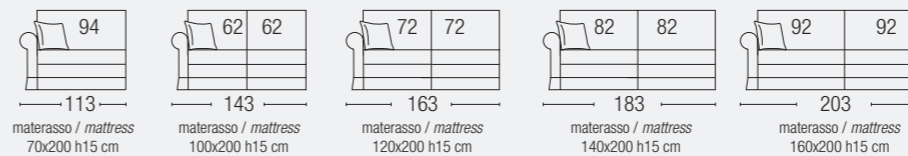

TERMINALE / ARMREST UNIT

CHAISE LONGUE

PIEDINI / FOOT