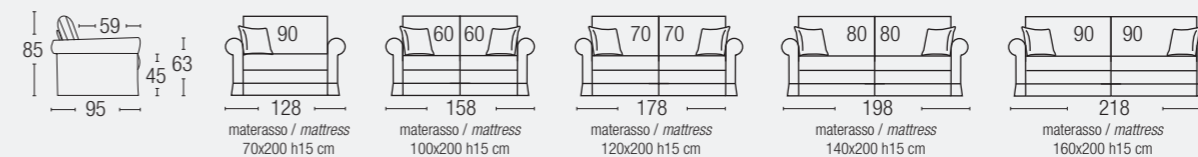

DIVANO / SOFA