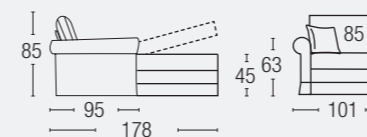

CHAISE LONGUE